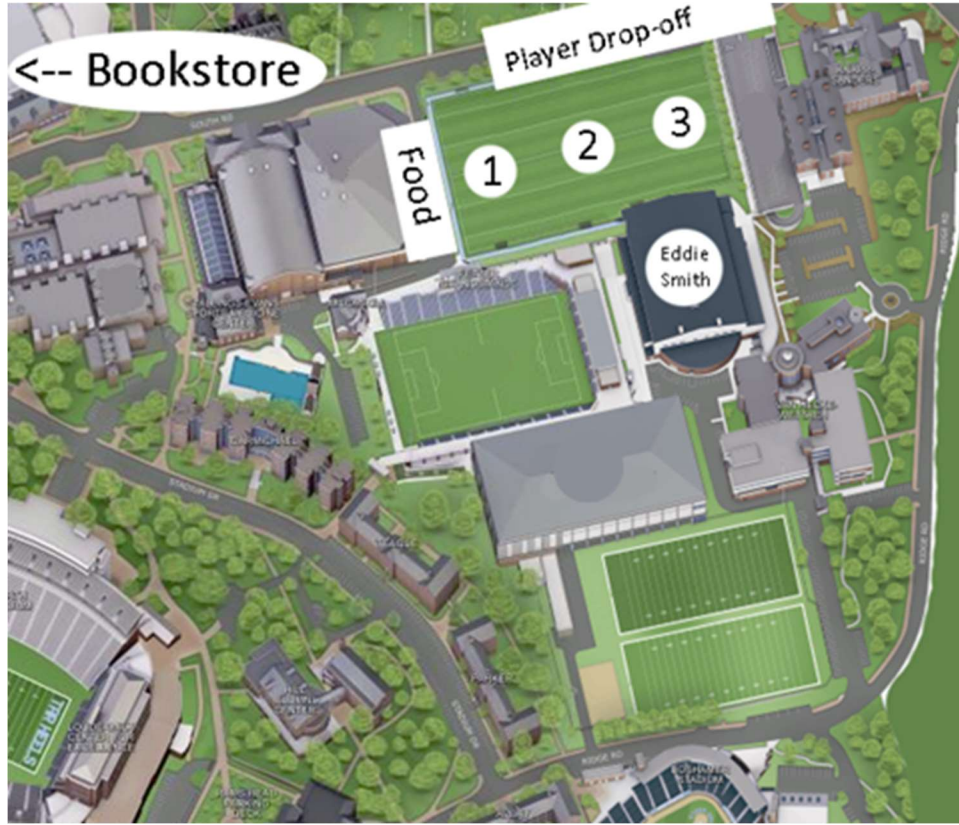

Carolina Lacrosse Classic Field Map

Facility Name	Fields	GPS Address
Eddie Smith Field House	Welcome \ Clinic	100 Ridge Rd, Chapel Hill NC 27514
Hooker Fields	1, 2, 3	203 South Rd, Chapel Hill, NC 27514
Finley Fields (North & South)	4, 5, 6, 7	170 Old Mason Farm Rd, Chapel Hill NC 27517
UNC Campus Bookstore		207 South Rd, Chapel Hill, NC 27514

Limited Onsite Parking – PLEASE CARPOOL

Main Campus Parking:

- Cobb Deck: Paul Green Drive, 27514
- Bell Tower Parking Deck: Bell Tower Drive, 27514
- Nash Parking Lot: Wilson Street, 27514
- Raleigh Road Lot: Raleigh Rd & Country Club Rd, 27514

Finley Fields Parking:

- Player Drop off at Finley Lot Parking circle.
- Glenwood Elementary: 2 Prestwick Road, 27517
- Take walking path (marked by signs & cones) from Prestwick to Fields.